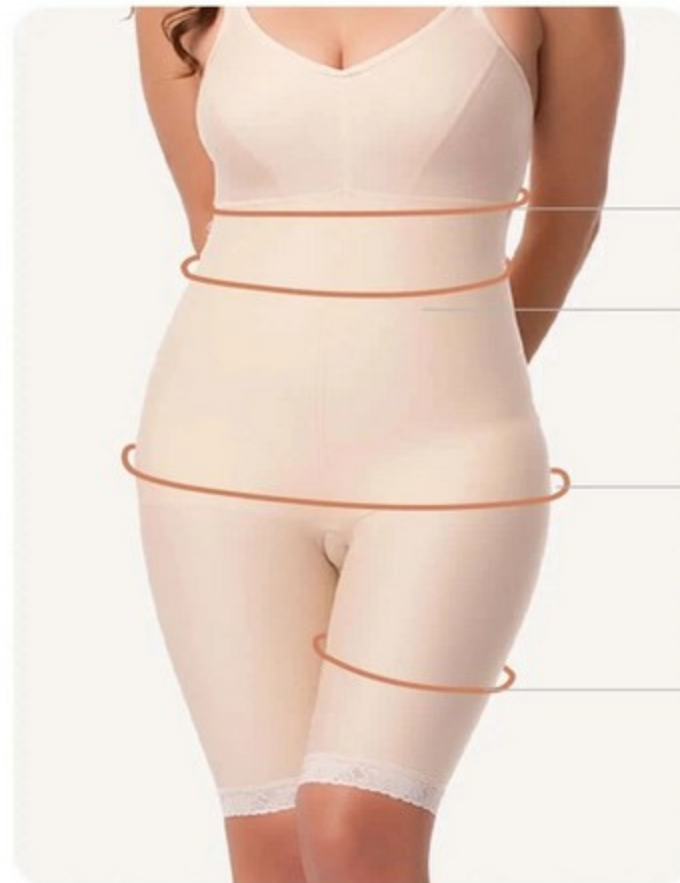

SIZE	WAIST		HIP		THIGH		UNDER BUST	
	cm	in	cm	in	cm	in	cm	in
XS	58-64	23-25	85-90	33.5-35.5	46-50	18-19.5	51-61	20-24
S	64-69	25-27	90-95	35.5-37.5	50-53	19.5-21	61-71	24-28
M	69-75	27-29.5	95-102	37.5-40	53-57	21-22.5	71-81	28-32
L	75-83	29.5-32.5	102-109	40-43	57-61	22.5-24	81-91	32-36
XL	83-97	32.5-36	109-119	43-47	61-65	24-25.5	91-101.5	36-40
2XL	97-102	36-40	119-132	47-52	65-69	25.5-27	101.5-112	40-44
3XL	102-112	40-44	132-145	52-57	69-72	27-28.5	112-122	44-48

Need help?

[CONTACT US](#)

SIZE CHART FOR:
 GIRLDES
 BODYSUITS
 GLUTELIFTING

UNDER
BUST

WAIST

HIP

THIGH