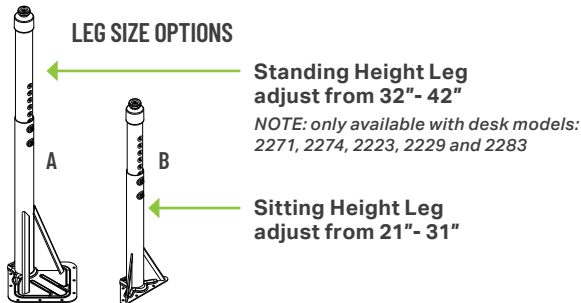

PREMIER™ SERIES TRAPEZOID COLLABORATIVE DESK

MADE BY  MARCO™

FEATURES

- Top constructed of 1 1/8" particleboard with thermo-fused melamine surface on top and bottom
- 3mm PVC edge banding bonded with hot-melt adhesive
- Pre-drilled holes for easy leg assembly
- Upper leg constructed of 16-gauge, 2" round steel mounted on a 12-gauge steel plate, fully coated with a powder coat finish
- Lower adjustable leg constructed of 16-gauge steel with a chrome-plated finish, tapped at 1" intervals for adjustment from (21"- 31" heights).
- Adjustable nylon glides allow for easy floor leveling
- UL GREENGUARD GOLD Certified

| MODEL | DIMENSIONS | WEIGHT | F.C. |
|--------------|------------------------|--------|------|
| 43-2283-Axxx | 31"W x 32"-42"H x 20"D | 36 lbs | 125 |
| 43-2283-Bxxx | 31"W x 21"-31"H x 20"D | 31 lbs | 125 |

Book Box

2-Sided Book Box

Makerspace Tray Mount Kit

Not available on desks 54" in length or larger.

 **MADE BY MARCO**
Tabletops made in USA

 **10 YEAR GUARANTEE**

 **GREENGUARD GOLD**

LEAD-TIME: All models and colors listed with (Standard) tops ship within 1-2 weeks. All models and colors listed with (Markerboard) or (HPL) tops ship within 2-4 weeks (HPL orders must have a minimum of 25 units in the same color). To ship in 1-2 weeks, all products on a purchase order must be 2-week lead-time models or less. If any item on a purchase order is not considered a 2-week lead-time item or less, the entire order will ship at the time the longest lead-time item is available. To ship in 2-4 weeks, all products on a purchase order must be 4-week lead-time models or less. If any item on a purchase order is not considered a 4-week lead-time item or less, the entire order will ship at the time the longest lead-time item is available.