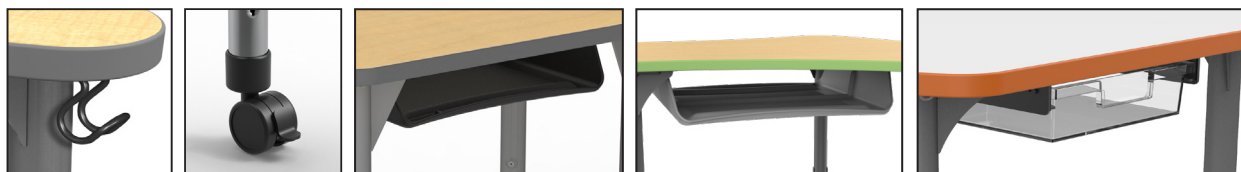

PREMIER™ SERIES TRAPEZOID COLLABORATIVE DESK

MADE BY  MARCO™

FEATURES

- Top constructed of 1 1/8" particleboard with thermo-fused melamine surface on top and bottom
- 3mm PVC edge banding bonded with hot-melt adhesive
- Pre-drilled holes for easy leg assembly
- Upper leg constructed of 16-gauge, 2" round steel mounted on a 12-gauge steel plate, fully coated with a powder coat finish
- Lower adjustable leg constructed of 16-gauge steel with a chrome-plated finish, tapped at 1" intervals for adjustment from (21"- 31" heights).
- Adjustable nylon glides allow for easy floor leveling
- UL GREENGUARD GOLD Certified

TABLETOP LAMINATE OPTIONS

High Pressure Laminates available upon request. Minimum order of 25 units in the same color.

EDGE BAND COLOR OPTIONS

LEG COLOR OPTIONS

OPTIONAL ACCESSORIES

Backpack Hook

Locking Casters

Book Box

2-Sided Book Box

Makerspace Tray Mount Kit

Not available on desks 54" in length or larger.

 **MADE BY MARCO**
Tabletops made in USA

 **10 YEAR GUARANTEE**

 **GREENGUARD GOLD**

LEAD-TIME: All models and colors listed with (Standard) tops ship within 1-2 weeks. All models and colors listed with (Markerboard) or (HPL) tops ship within 2-4 weeks (HPL orders must have a minimum of 25 units in the same color). To ship in 1-2 weeks, all products on a purchase order must be 2-week lead-time models or less. If any item on a purchase order is not considered a 2-week lead-time item or less, the entire order will ship at the time the longest lead-time item is available. To ship in 2-4 weeks, all products on a purchase order must be 4-week lead-time models or less. If any item on a purchase order is not considered a 4-week lead-time item or less, the entire order will ship at the time the longest lead-time item is available.