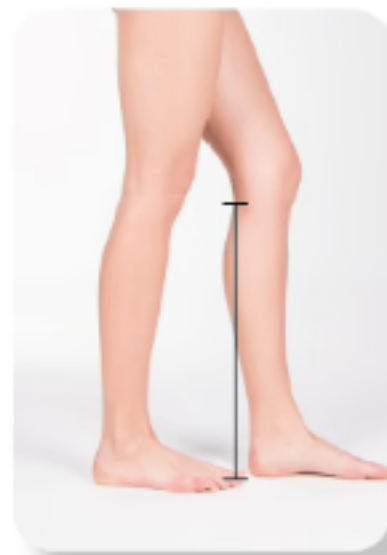

	CIRCUMFERENCE		LENGTH TO
	ANKLE	CALF	KNEE
SMALL	7" - 8.25" (17.8 - 21 CM)	11" - 14" (27.9 - 35.5 CM)	GREATER THAN 15" (38.1 CM)
MEDIUM	8.38" - 9.63" (21.2 - 24.4 CM)	13.5" - 16" (34.2 - 40.6 CM)	GREATER THAN 15" (38.1 CM)
LARGE	9.75" - 11" (24.7 - 27.9 CM)	15.5" - 18" (39.3 - 45.7 CM)	GREATER THAN 15" (38.1 CM)
X-LARGE	11.13" - 12.38" (28.2 - 31.4 CM)	17.5" - 20" (44.4 - 50.8 CM)	GREATER THAN 15" (38.1 CM)
2X-LARGE	12.5" - 13.75" (31.7 - 35 CM)	19.5" - 22" (49.5 - 55.9 CM)	UP TO 18" (45.7 CM)
3X-LARGE	12.5" - 13.75" (31.7 - 35 CM)	21.5" - 24" (54.6 - 61 CM)	UP TO 18" (45.7 CM)
4X-LARGE	13" - 14.25" (33 - 36.2 CM)	23.5" - 26" (59.7 - 66 CM)	UP TO 18" (45.7 CM)

Ankle circumference

Calf circumference

Length to knee