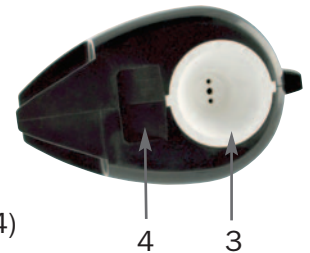

### Opening pull tabs:

1. Place hook (2) through the hole in the pull tab
2. Pull up until the tab is raised from the can
3. Reposition hook (2) to go through the front of the pull tab then pull back on the opener

### Opening crimped bottle caps/non-twist caps:

1. Slide bottle cap into slot (4)
2. Pull opener up and away from the bottle

*"Special Products for People with Special Needs"*