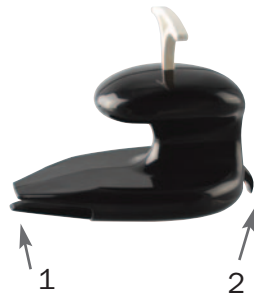

Instructions for Use:

Opening box tops:

1. Slide pointed end of the opener (1) between box flaps
2. Slide opener across to break the seal

Opening pull tabs:

1. Place hook (2) through the hole in the pull tab
2. Pull up until the tab is raised from the can
3. Reposition hook (2) to go through the front of the pull tab then pull back on the opener

Opening twist caps:

1. Place bottle opener (3) over cap and twist