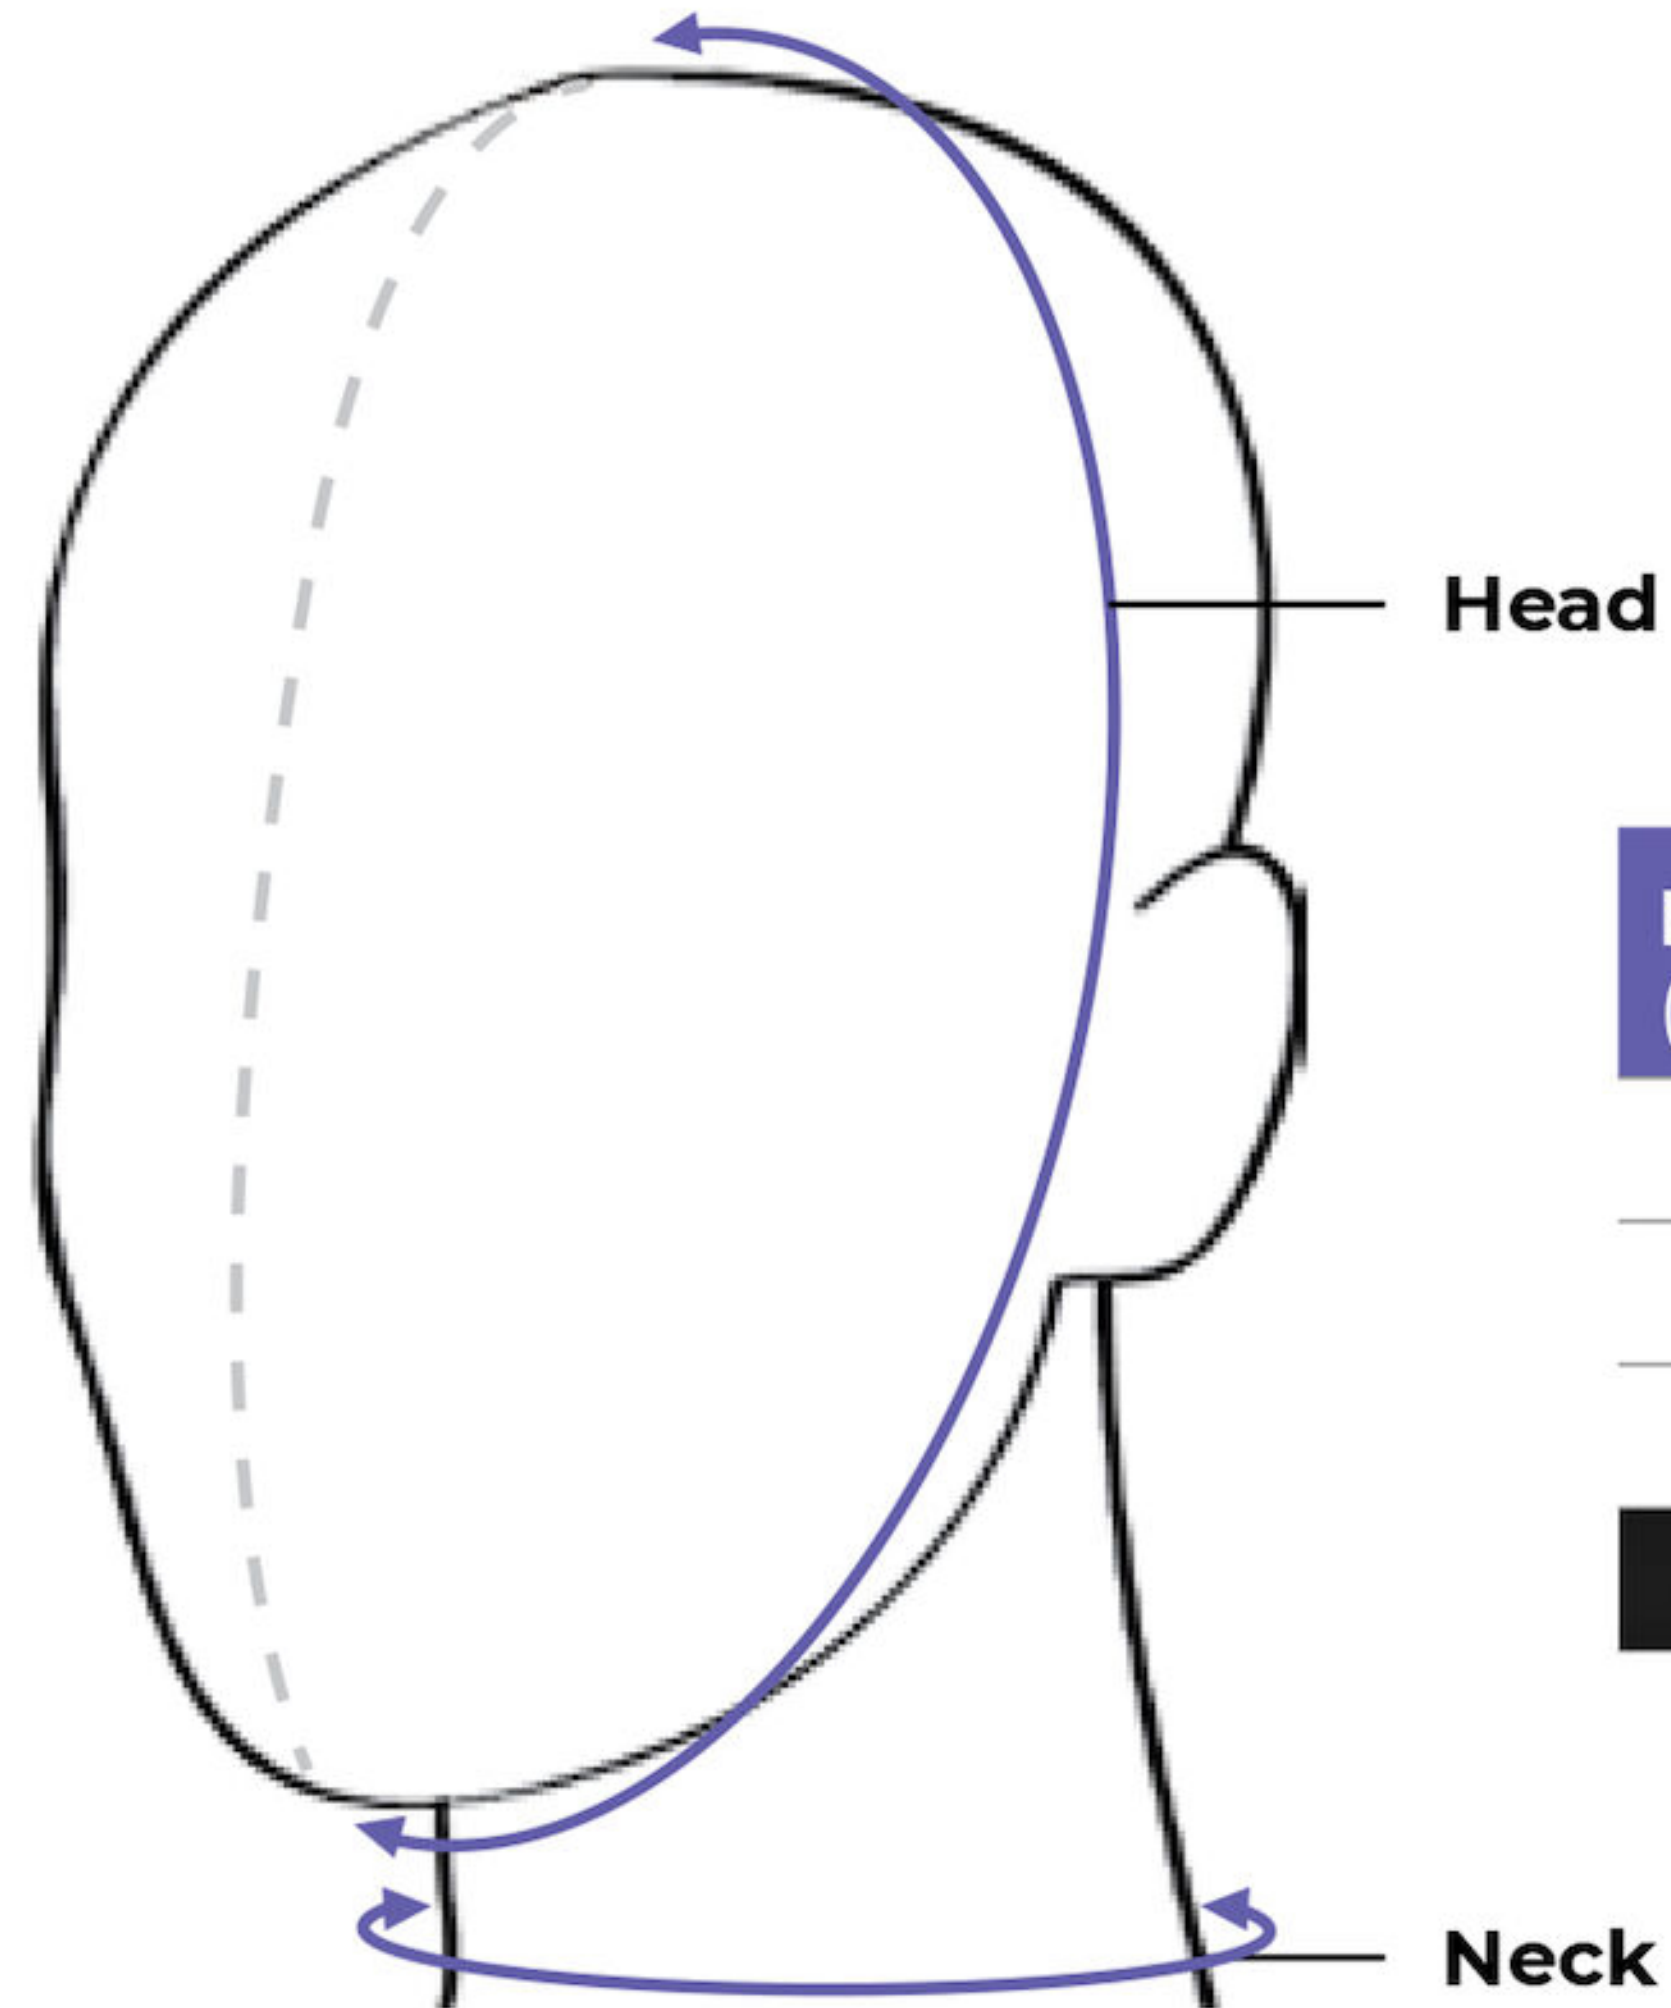

Neck & Mandible Pad

Circumference

Head _____

Neck _____

Neck & Mandible Pad Sizing Chart (Available in Black Only)

	Small	Medium	Large	X Large
Head	46-56cm	52-62cm	56-66cm	58-68cm
Neck	28-33cm	33-38cm	38-43cm	43-58cm
Black	2231-NM	2232-NM	2233-NM	2234-NM